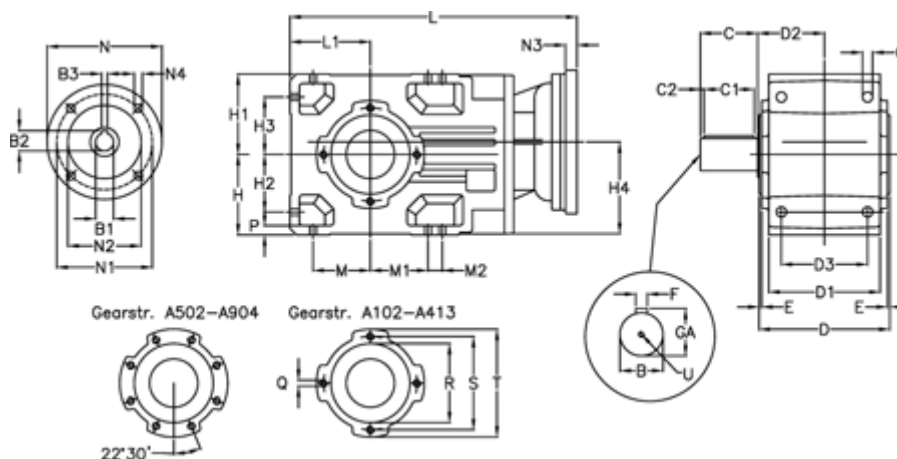

Article number: 29600201411230
 Description: Bevel helical gearbox
 A202UR-14,1-P80B5

Measures

B = 30	D1 = 110	H1 = 80	M2 = 0	Q = M8x15
B1 = 19	D2 = 73.0	H2 = 60	N = 200	R = 95
B2 = 21.8	D3 = 90	H3 = 60	N1 = 165	S = 115
B3 = 6	Description = A202UR-xx-P80 B5	H4 = 93.0	N2 = 130	T = 140
C = 60	E = 3.0	L = 325.5	N3 = -	U = M10x22
C1 = 50	F = 10	L1 = 80	N4 = M10x12	
C2 = 5.0	GA = 33	M = 60	O = 9.5	
D = 136	H = 80	M1 = 60	P = 9	